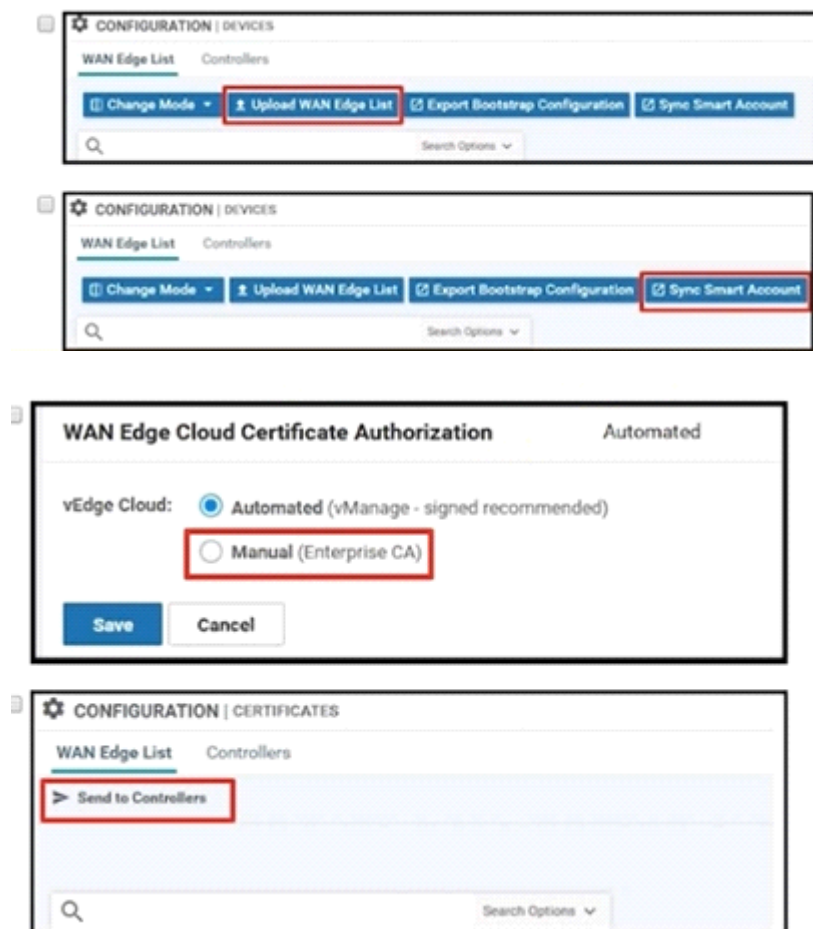

Answer: B

Question No. 3

What is an attribute of TLOC'?

- A. encryption
- B. local preference
- C. tag
- D. service

Answer: C

Question No. 4

An administrator must deploy the controllers using the On-Prem method while vManage can access the PnP portal from inside How are the two WAN Edge authorized allowed lists to be made available to vManage? (Choose two)